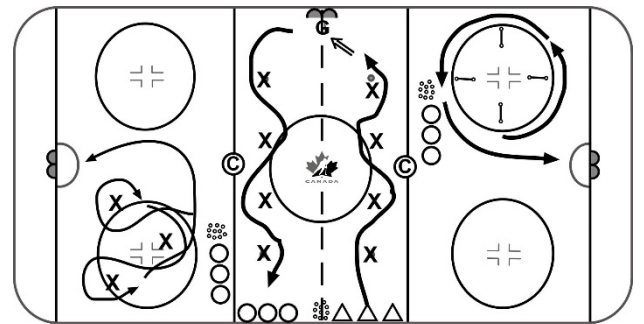

Drill Name & Description	[10]
Skating - Warm – Up – Half Ice Lane	
<p>Skating Skills Warm - Up</p> <p>Form two lines at hash marks in one end, provide demonstration of the skills to be performed down the middle of the ice and back along the boards. Ensure the players perform the skill fairly well before moving on. Don't be afraid to repeat a skill 2 – 3 times in order to get it right</p> <p>Utilize all the skating skills in the video clip</p>	

Drill Name & Description	[10]
Puck Control – Butterfly Warm - Up - Obstacles	
<p>Puck Control Skills Warm - Up</p> <p>Form two lines at hash marks in one end, provide demonstration of the skills to be performed down the middle of the ice and back along the boards. Ensure the players perform the skill fairly well before moving on. Don't be afraid to repeat a skill 2 – 3 times in order to get it right</p> <p>Utilize all the puck control skills in the video clip</p>	

Drill Name & Description	[18]
Puck Control Neutral Zone Cross Ice	
<ol style="list-style-type: none"> 1) Puck Control Agility 2) Neutral Zone Cross Ice 3) Circle Agility Sticks 	

Drill Name & Description	[18]
3 Station Skating	
<ol style="list-style-type: none"> 1) Heel to Heel Progression 2) Edge Control 3) Circle Crossover Progression <p>Add Pucks</p>	