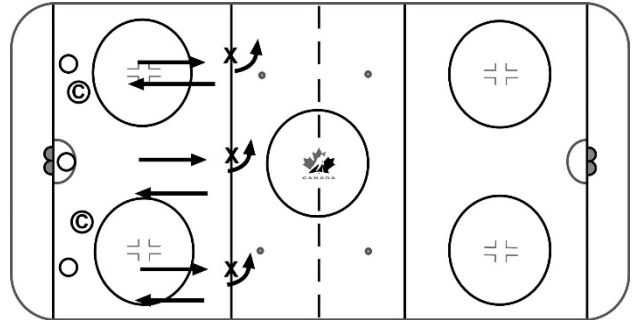

Drill Name & Description	[10]
Skating - Warm – Up – Half Ice Lane	
<p>Skating Skills Warm - Up</p> <p>Form two lines at hash marks in one end, provide demonstration of the skills to be performed down the middle of the ice and back along the boards. Ensure the players perform the skill fairly well before moving on. Don't be afraid to repeat a skill 2 – 3 times in order to get it right</p> <p>Utilize all the skating skills in the video clip</p>	

Drill Name & Description	[10]
Puck Control – Butterfly Warm - Up - Obstacles	
<p>Puck Control Skills Warm - Up</p> <p>Form two lines at hash marks in one end, provide demonstration of the skills to be performed down the middle of the ice and back along the boards. Ensure the players perform the skill fairly well before moving on. Don't be afraid to repeat a skill 2 – 3 times in order to get it right</p> <p>Utilize all the puck control skills in the video clip</p>	