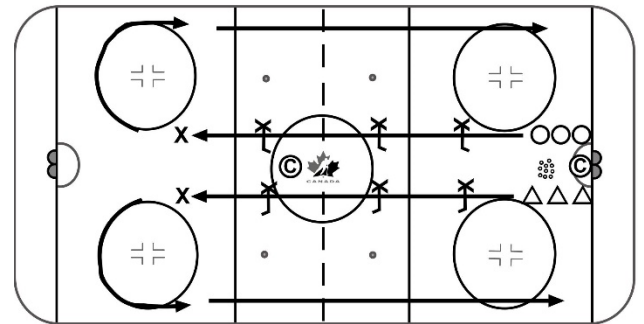

Drill Name & Description	[10]
Skating - Warm – Up – Half Ice Lane	
<p>Skating Skills Warm - Up</p> <p>Form two lines at hash marks in one end, provide demonstration of the skills to be performed down the middle of the ice and back along the boards. Ensure the players perform the skill fairly well before moving on. Don't be afraid to repeat a skill 2 – 3 times in order to get it right</p> <p>Utilize all the skating skills in the video clip</p>	

Drill Name & Description	[10]
Puck Control – Butterfly Warm - Up - Obstacles	
<p>Puck Control Skills Warm - Up</p> <p>Form two lines at hash marks in one end, provide demonstration of the skills to be performed down the middle of the ice and back along the boards. Ensure the players perform the skill fairly well before moving on. Don't be afraid to repeat a skill 2 – 3 times in order to get it right</p> <p>Utilize all the puck control skills in the video clip</p>	

Drill Name & Description	[18]
Puck Control Neutral Zone Cross Ice	
<ol style="list-style-type: none"> 1) Puck Control Agility 2) Neutral Zone Cross Ice 3) Circle Agility Sticks 	

Drill Name & Description	[18]
3 Station Skating	
<ol style="list-style-type: none"> 1) Heel to Heel Progression 2) Edge Control 3) Circle Crossover Progression <p>Add Pucks</p>	