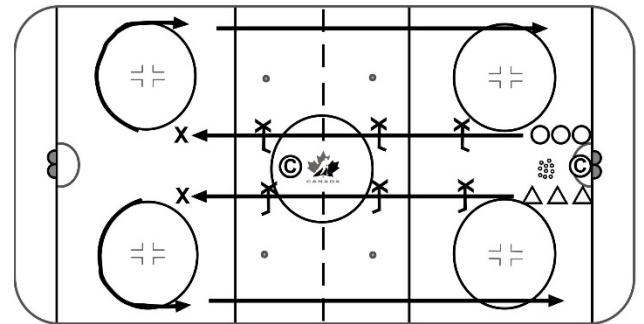

Drill Name & Description	
Skating - Warm - Up - Half Ice Lane	[10]
<p>Skating Skills Warm - Up</p> <p>Form two lines at hash marks in one end, provide demonstration of the skills to be performed down the middle of the ice and back along the boards. Ensure the players perform the skill fairly well before moving on. Don't be afraid to repeat a skill 2 - 3 times in order to get it right</p> <p>Utilize all the skating skills in the video clip</p>	

Drill Name & Description	
Puck Control - Butterfly Warm - Up - Obstacles	[10]
<p>Puck Control Skills Warm - Up</p> <p>Form two lines at hash marks in one end, provide demonstration of the skills to be performed down the middle of the ice and back along the boards. Ensure the players perform the skill fairly well before moving on. Don't be afraid to repeat a skill 2 - 3 times in order to get it right</p> <p>Utilize all the puck control skills in the video clip</p>	

Drill Name & Description	
Puck Control Neutral Zone Cross Ice	[18]
<ol style="list-style-type: none"> 1) Puck Control Agility 2) Neutral Zone Cross Ice 3) Circle Agility Sticks 	

Drill Name & Description	
3 Station Skating	[18]
<ol style="list-style-type: none"> 1) Heel to Heel Progression 2) Edge Control 3) Circle Crossover Progression <p>Add Pucks</p>	