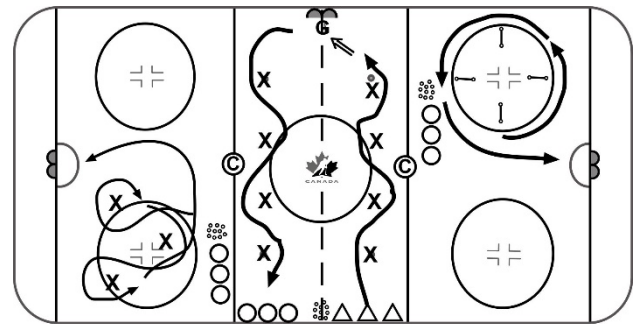

Drill Name & Description	
Skating - Warm - Up - Half Ice Lane	[10]
<p>Skating Skills Warm - Up</p> <p>Form two lines at hash marks in one end, provide demonstration of the skills to be performed down the middle of the ice and back along the boards. Ensure the players perform the skill fairly well before moving on. Don't be afraid to repeat a skill 2 - 3 times in order to get it right</p> <p>Utilize all the skating skills in the video clip</p>	

Drill Name & Description	
Puck Control - Butterfly Warm - Up - Obstacles	[10]
<p>Puck Control Skills Warm - Up</p> <p>Form two lines at hash marks in one end, provide demonstration of the skills to be performed down the middle of the ice and back along the boards. Ensure the players perform the skill fairly well before moving on. Don't be afraid to repeat a skill 2 - 3 times in order to get it right</p> <p>Utilize all the puck control skills in the video clip</p>	

Drill Name & Description	
Puck Control Neutral Zone Cross Ice	[18]
<ol style="list-style-type: none"> 1) Puck Control Agility 2) Neutral Zone Cross Ice 3) Circle Agility Sticks 	

Drill Name & Description	
3 Station Skating	[18]
<ol style="list-style-type: none"> 1) Heel to Heel Progression 2) Edge Control 3) Circle Crossover Progression <p>Add Pucks</p>	