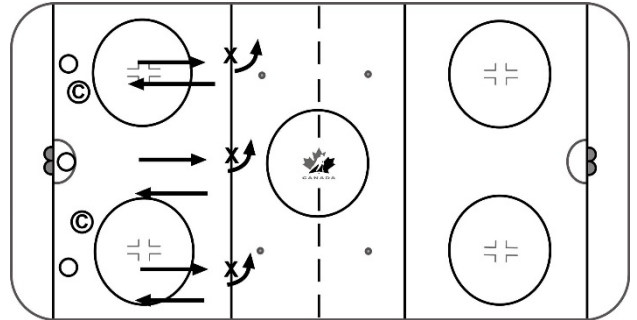

Drill Name & Description	
Skating - Warm - Up - Half Ice Lane	[10]
<p>Skating Skills Warm - Up</p> <p>Form two lines at hash marks in one end, provide demonstration of the skills to be performed down the middle of the ice and back along the boards. Ensure the players perform the skill fairly well before moving on. Don't be afraid to repeat a skill 2 - 3 times in order to get it right</p> <p>Utilize all the skating skills in the video clip</p>	

Drill Name & Description	
Puck Control - Butterfly Warm - Up - Obstacles	[10]
<p>Puck Control Skills Warm - Up</p> <p>Form two lines at hash marks in one end, provide demonstration of the skills to be performed down the middle of the ice and back along the boards. Ensure the players perform the skill fairly well before moving on. Don't be afraid to repeat a skill 2 - 3 times in order to get it right</p> <p>Utilize all the puck control skills in the video clip</p>	